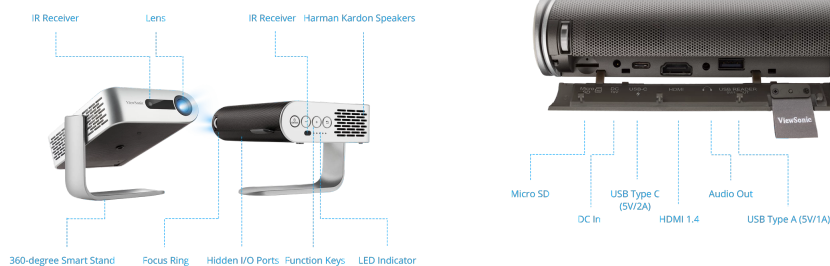

## Key Features

- 360° Smart stand that allows for ceiling projection
- Integrated stereo Harman Kardon speakers
- Cinema SuperColor+™ Technology with 125% Rec.709
- Advanced LED light source with a 30,000-hour lifespan
- Up to 6 hours of battery life

## Product Description

The ViewSonic M1, iF award-winning, is an ultra-portable LED projector that delivers convenient entertainment in nearly any room. With a built-in battery, up to 30,000 hours of LED light source lifetime, this projector will deliver years of multimedia entertainment wherever it goes. Weighing less than two pounds, the M1's compact and lightweight design makes it ideal for moving from room to room, or for indoor/outdoor usage. An integrated smart stand provides for simple 360-degree setup, while also doubling as a lens cover. Once the lens is uncovered, the projector automatically powers on with full brightness for instant entertainment. Dual Harman Kardon speakers provide crisp and clear sound for multimedia content, while a short throw lens can display large images in small spaces. What's more, versatile connectivity options include a MicroSD card slot, USB Type-A, USB Type-C, and built-in 16GB memory - making the M1 a great option for sharing and displaying videos and other multimedia content.

## SPECIFICATION

Native Resolution:	854x480
Brightness:	300 (LED Lumens)
Contrast Ratio:	120000:1
Display Color:	1.07 Billion Colors
Light Source Type:	LED
Light Source Life (hours) with Normal Mode:	30000
Lamp Watt:	RGB LED
Lens:	F=1.7, f=5.5mm
Projection Offset:	100%+/-5%
Throw Ratio:	1.2
Image Size:	24
Throw Distance:	38
Keystone:	±40° (Vertical)
Optical Zoom:	Fixed
Audible Noise (Eco):	25dB
Local Storage:	Total 16GB (12GB available storage)
Resolution Support:	VGA(640 x 480) to FullHD(1920 x 1080)
HDTV Compatibility:	480i, 480p, 576i, 576p, 720p, 1080i, 1080p
Horizontal Frequency:	15h~135kHz
Vertical Scan Rate:	23-120Hz

## STANDARD ACCESSORY

Power Cord:	1
Remote Control:	1
QSG:	Yes
USB-C Cable:	1 (1m)