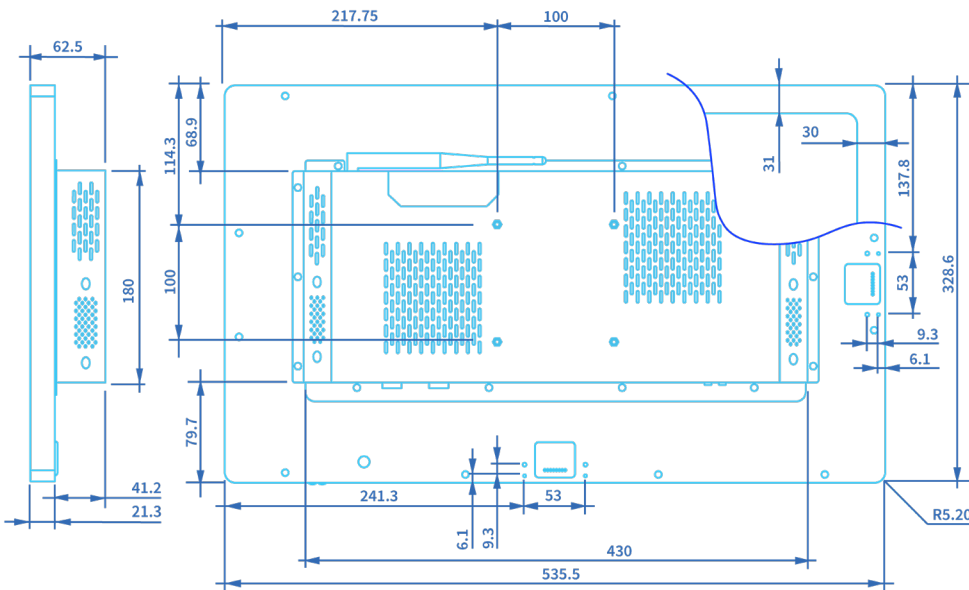

Crisp 1920 x 1080 resolution, wide 16:9 aspect ratio, and ultra-wide H178°/V178° viewing angles deliver vibrant visuals and exceptional clarity.

Enhanced performance with Intel® UHD Graphics 630, 4GB DDR4L RAM, and 128GB SATA SSD for demanding applications.

## Technical Drawing