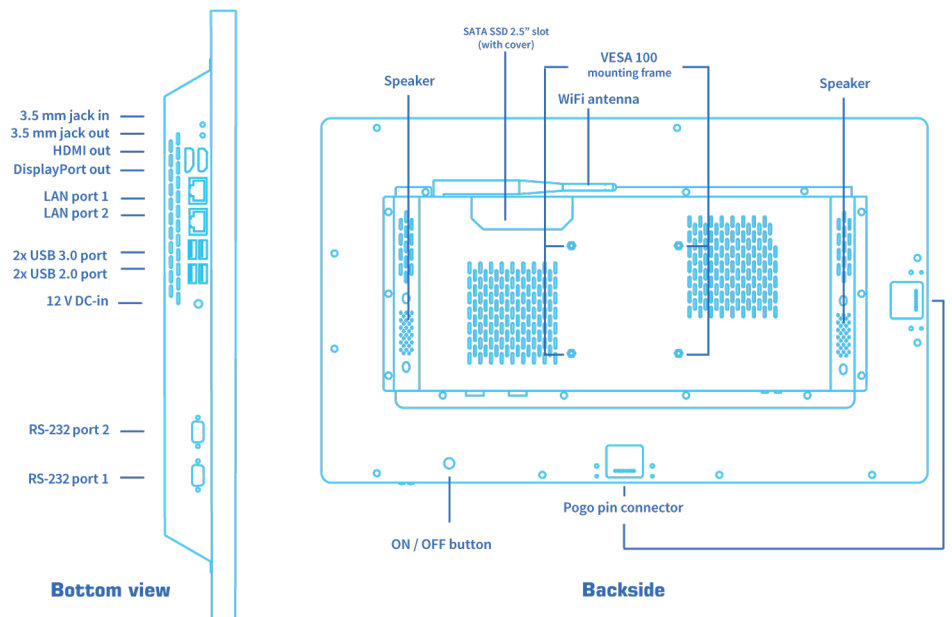

Optional Accessories

Please contact your account manager for accessories