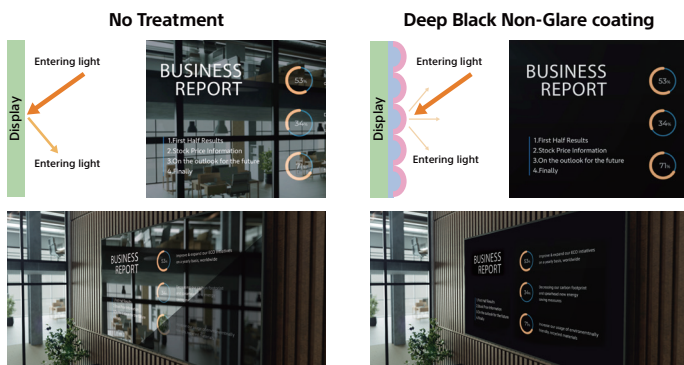

98"

Deep Black Non-Glare Coating

androidtv

Deep Black Non-Glare

Deep Black Non-Glare Coating combines innovative technologies – delivering an unprecedented reduction in both screen glare and reflection that doesn't compromise picture quality.

780 nit/ XR Processor

Brighter is better. In busy retail showrooms or corporate lobbies, 98" BRAVIA shines with an extraordinary 780 nit screen brightness that can't be missed, even in light-flooded spaces. Full Array Local Dimming boosts peak brightness further still to an eye-popping 1500 nits.

Installation friendly (handle/weight/size)

Safer carrying

Ergonomically positioned lower horizontal handles are easy to grab, making lifting easier and more comfortable.

Easier access

Reduced carton size eases transportation. The ability to carry BRAVIA vertically (portrait style) gives easier access in elevators and stairways.