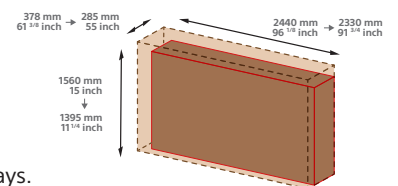

Installation friendly (handle/weight/size)

Safer carrying

Ergonomically positioned lower horizontal handles are easy to grab, making lifting easier and more comfortable.

Easier access

Reduced carton size eases transportation. The ability to carry BRAVIA vertically (portrait style) gives easier access in elevators and stairways.