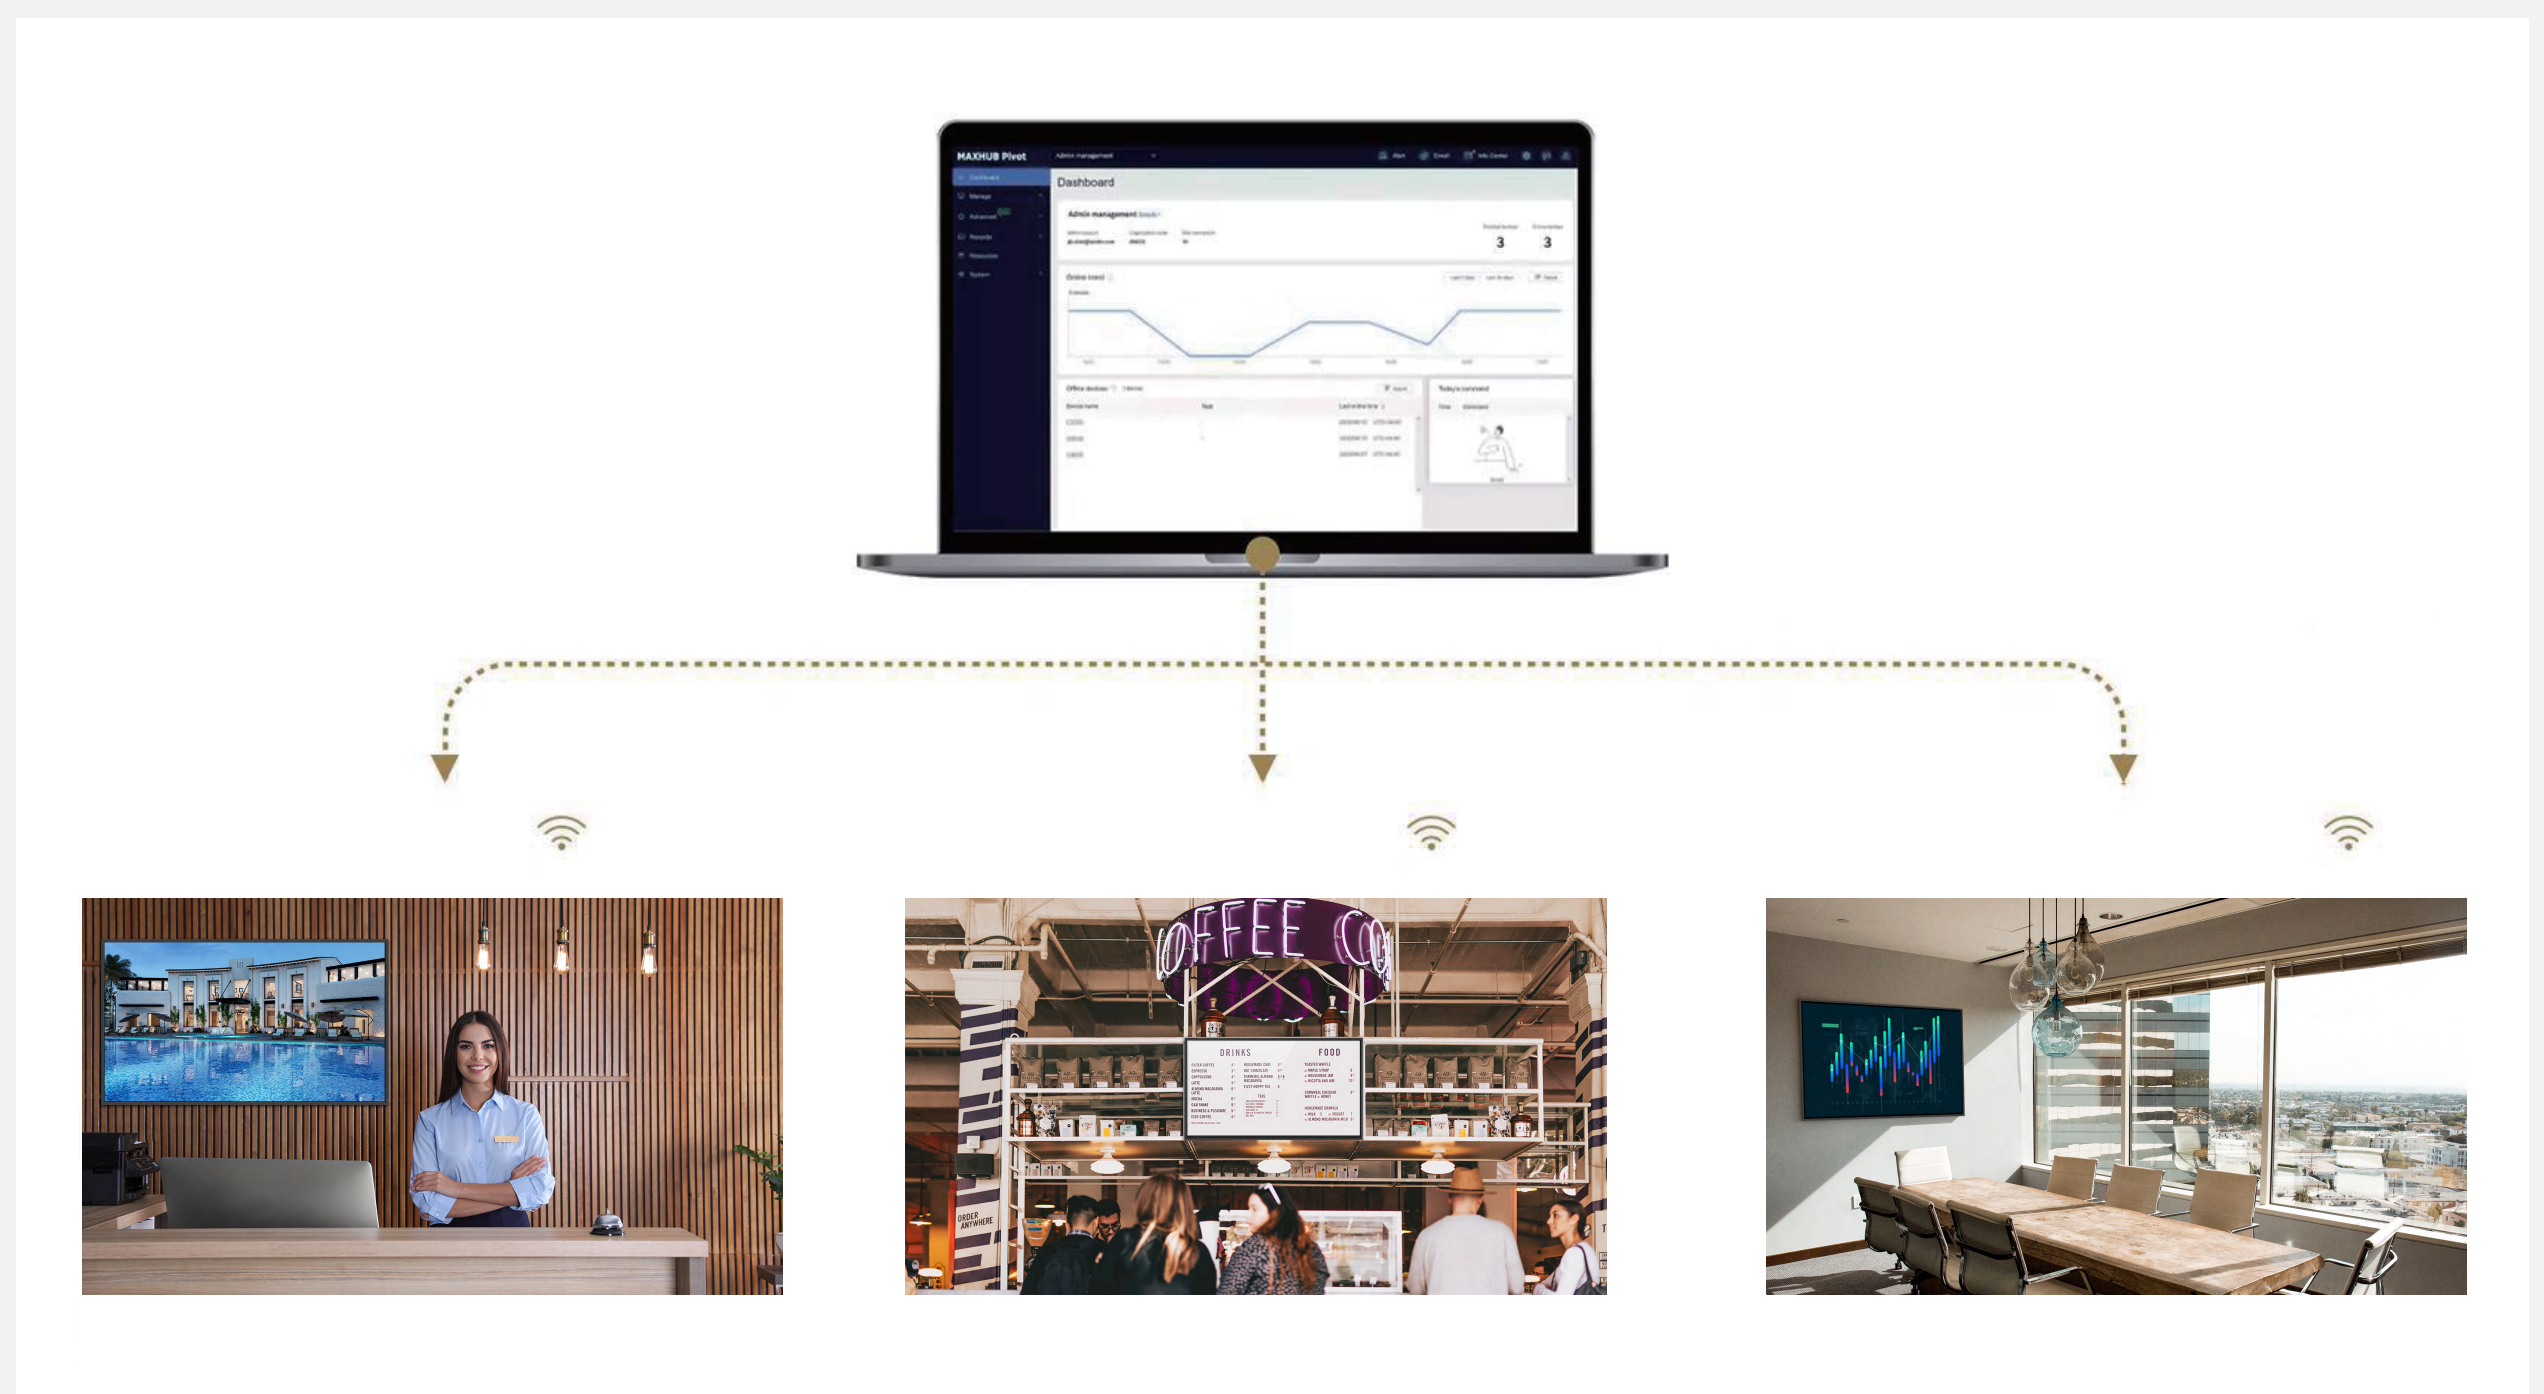

## Stable and Multifunctional Design for Business

(800 nits)

Incorporating a remarkable 4K UHD resolution alongside an impressive brightness level of 800 nits, the product ensures exceptionally vibrant and lifelike content presentation, capturing the public's attention effortlessly.

The full-function USB Type-C supports ScreenShare, making content sharing easy. NetworkShare allows for effortless network sharing, and the 65W power output enables connected PC charging that is faster than a typical charger.

## Effortlessly Manage and Distribute Content

MAXHUB Pivot is a device management tool that enables IT administrators to efficiently manage devices and remotely distribute content.