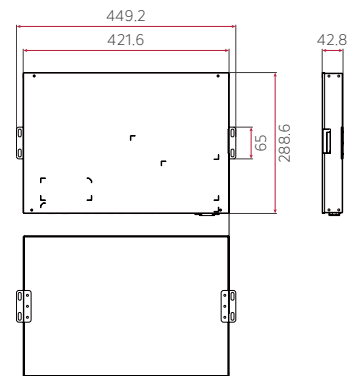

* Installation accessories are not supplied by LG.

* All images are for illustrative purposes only.

DIMENSION (unit: mm)

30"

SIGNAGE BOX

CONNECTIVITY

1

2