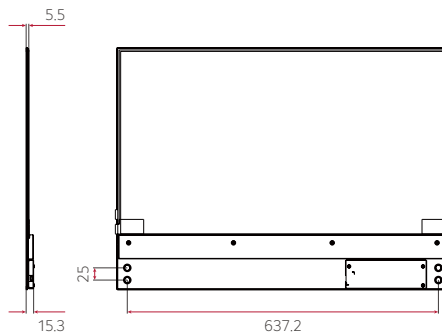

* Installation accessories are not supplied by LG.

* All images are for illustrative purposes only.

DIMENSION (unit: mm)

30"

SIGNAGE BOX

CONNECTIVITY

1

2