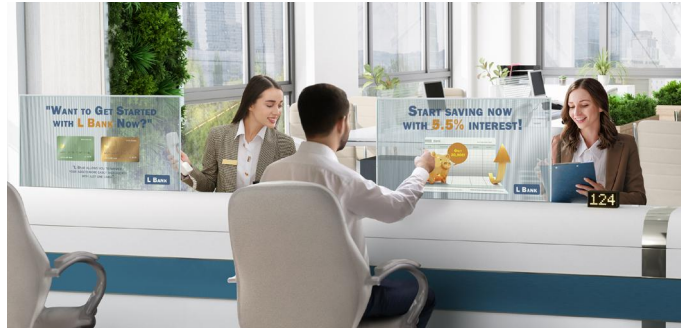

Enhanced Spatial Versatility

Experience the extraordinary with the state-of-the-art LG Transparent OLED Signage, which breaks down the barriers between the screen and surrounding environment, seamlessly connecting different spaces and people.

* Installation accessories are not supplied by LG.

* All images are for illustrative purposes only.