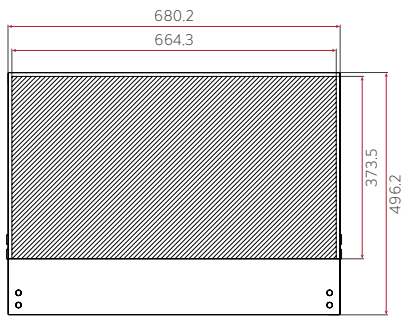

* Installation accessories are not supplied by LG.

* All images are for illustrative purposes only.

DIMENSION (unit: mm)

30"

SIGNAGE BOX

CONNECTIVITY

1

2